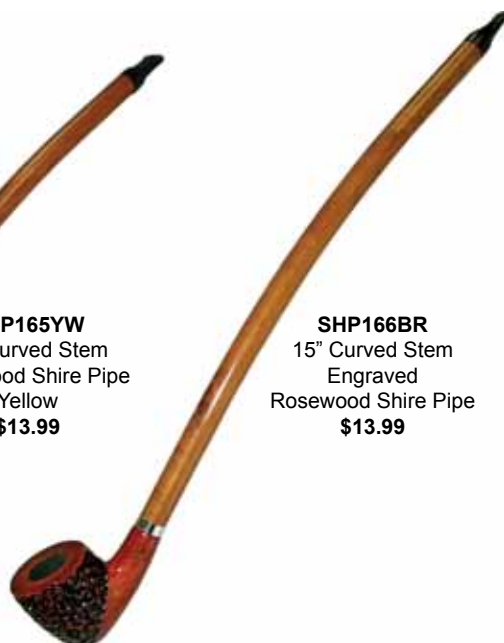

## Long Stem Shire Pipes

**SHP161**  
12" Claw Bowl/Churchwarden  
Hybrid Rosewood Shire Pipe  
(includes straight and bent stems)  
\$13.99

**SHP162**  
16" Engraved Bowl Rosewood & Sassafras Shire Pipe  
\$22.99

**SHP164**  
9" Smooth Bowl  
Rosewood & Sassafras  
Shire Pipe  
\$18.99

**SHP163**  
16.5" Tri-Colored Rosewood & Beech Shire Pipe  
\$27.99

**SHP165BK**  
15" Curved Stem  
Rosewood Shire Pipe  
Black  
\$13.99

**SHP165YW**  
15" Curved Stem  
Rosewood Shire Pipe  
Yellow  
\$13.99

**SHP166BR**  
15" Curved Stem  
Engraved  
Rosewood Shire Pipe  
\$13.99

## Shire Tobacco Pipes

**SHP095**  
Shire Full Bent  
Freestanding Carved Rosewood  
Tobacco Pipe w/Filter  
\$12.99

**SHP096**  
Shire Carved Hungarian  
Calabash Rosewood  
Tobacco Pipe  
w/Saddle Stem & Filter  
\$12.99