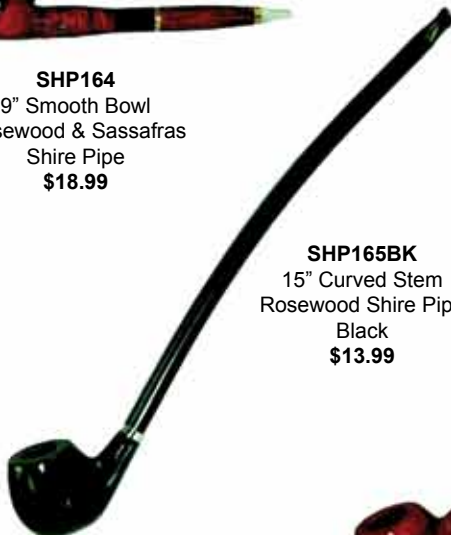

SHP165BK
15" Curved Stem
Rosewood Shire Pipe
Black
$13.99