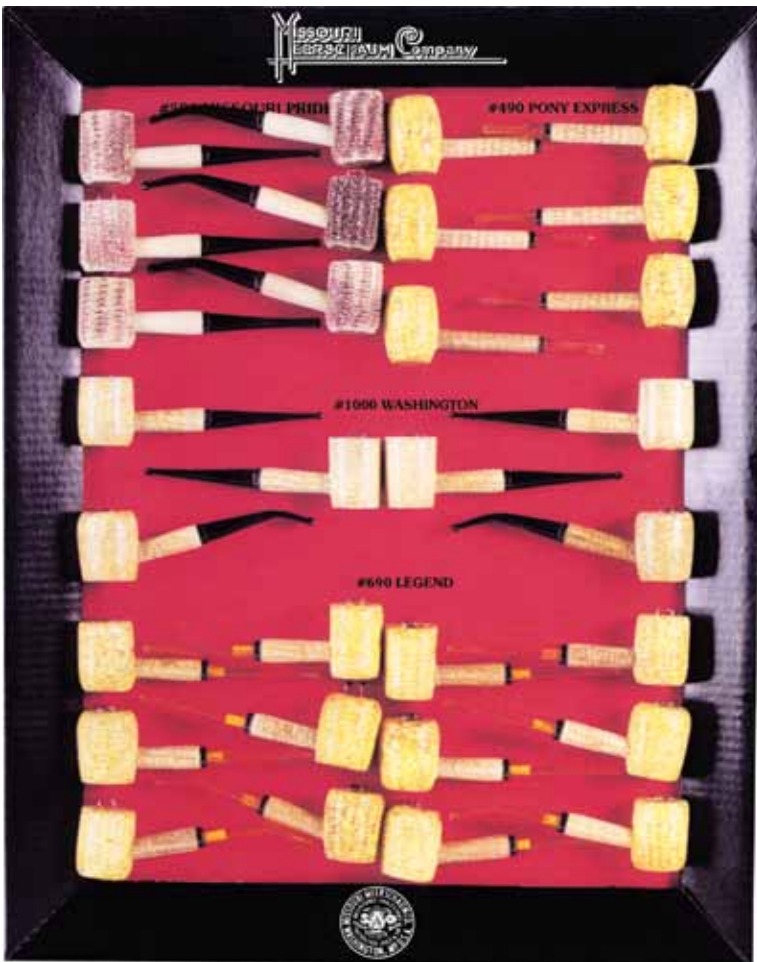

MM863 Corn Cob Corner
30 of the fastest moving Missouri Meerschaum's,
6 Missouri Pride, 6 Pony Express, 6 Washington, 12 Legend.

Medico Pipe Filters

MM747
Medico Filters Card
12 3-Packs of 10 Filters

MM748 Medico 2 1/4" Filters Counter Display
12-Packs of 10 Filters