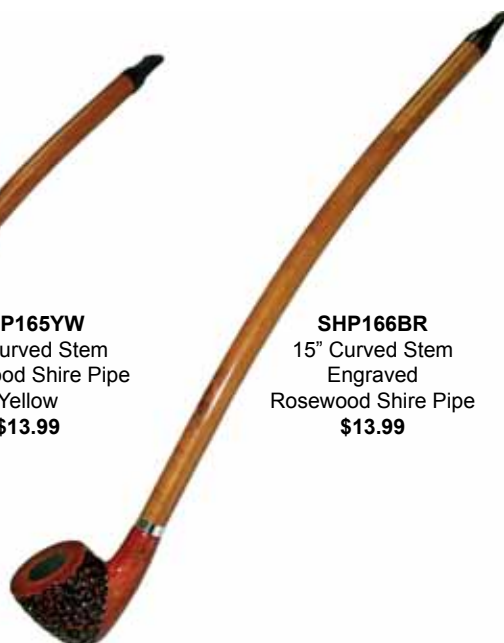

Long Stem Shire Pipes

SHP161
12" Claw Bowl/Churchwarden
Hybrid Rosewood Shire Pipe
(includes straight and bent stems)
\$13.99

SHP162
16" Engraved Bowl Rosewood & Sassafras Shire Pipe
\$22.99

SHP163
16.5" Tri-Colored Rosewood & Beech Shire Pipe
\$27.99

SHP164
9" Smooth Bowl
Rosewood & Sassafras
Shire Pipe
\$18.99

SHP165BK
15" Curved Stem
Rosewood Shire Pipe
Black
\$13.99

SHP165YW
15" Curved Stem
Rosewood Shire Pipe
Yellow
\$13.99

SHP166BR
15" Curved Stem
Engraved
Rosewood Shire Pipe
\$13.99

Shire Tobacco Pipes

 <p>SHP095 Shire Full Bent Freestanding Carved Rosewood Tobacco Pipe w/Filter \$12.99</p>	 <p>SHP096 Shire Carved Hungarian Calabash Rosewood Tobacco Pipe w/Saddle Stem & Filter \$12.99</p>	 <p>SHP101 Shire Carved Bent Bulldog Rosewood Tobacco Pipe w/Saddle Stem & Filter \$12.99</p>
 <p>SHP100 Shire Conch Shaped Cutty Bowl Rosewood Tobacco Pipe w/Long Stem \$12.99</p>	 <p>SHP103 Shire Half Bent Dublin Wood Tobacco Pipe w/Saddle Stem & Filter \$12.99</p>	 <p>SHP104 Shire Engraved Freehand Rosewood Tobacco Pipe \$12.99</p>
 <p>SHP313 9" Vase Bowl Churchwarden Variation Rosewood Shire Pipe \$14.99</p>	 <p>SHP317 9" Deep Bowl Churchwarden Rosewood Shire Pipe \$12.99</p>	 <p>SHP320 5.5" Freehand Rosewood Shire Pipe w/Hole for Cord/Necklace, etc. \$12.99</p>
 <p>SHP322 Freehand Rosewood Shire Pipe \$12.99</p>	 <p>SHP328 5.5 Engraved Bulldog Rosewood Shire Pipe w/Two-Tone Shank \$12.99</p>	 <p>SHP335 Engraved Brandy Rosewood Shire Pipe \$12.99</p>