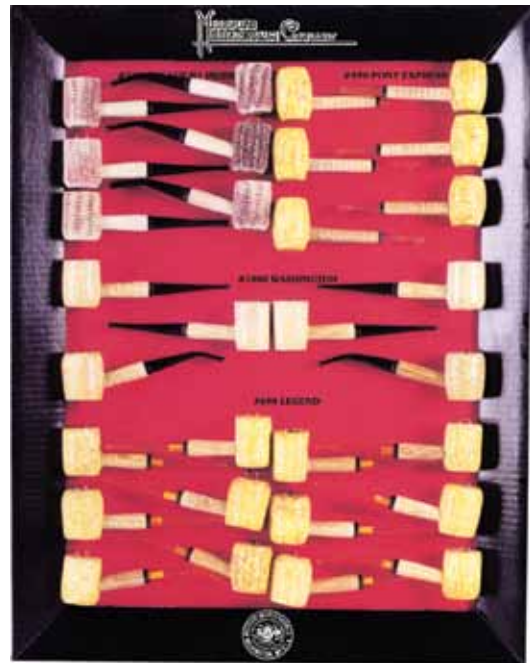

MM863 Corn Cob Corner
30 of the fastest moving Missouri Meerschaum's,
6 Missouri Pride, 6 Pony Express, 6 Washington, 12 Legend.
\$87.40/30

Medico Pipe Filters

MM747
Medico Filters Card
12 3-Packs of 10 Filters
\$22.50/12